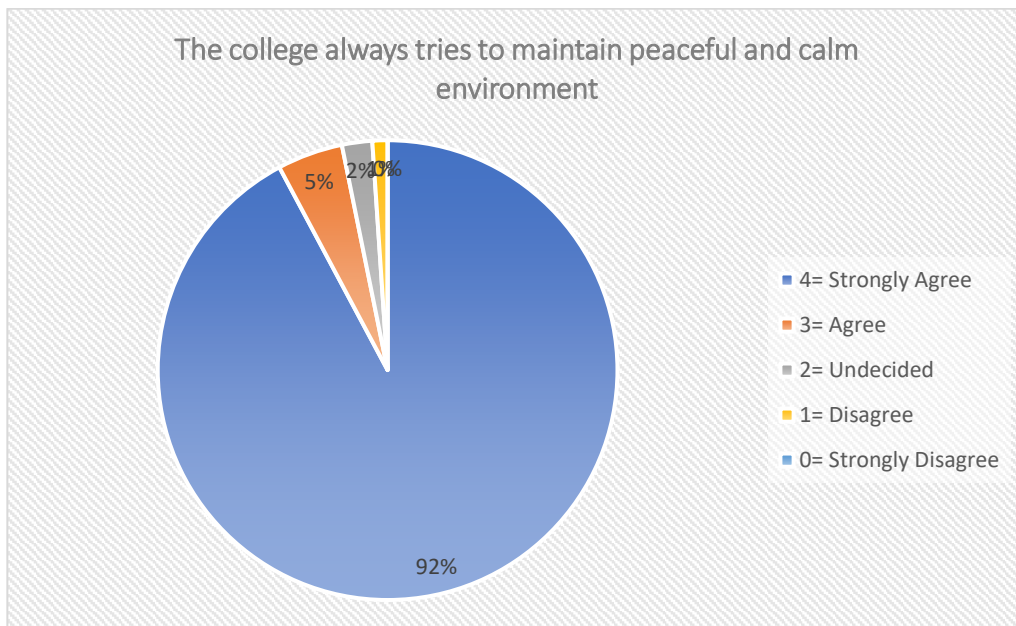

KULTALI Dr. B.R. AMBEDKAR COLLEGE

Vill- 11 No. Jalaberia P.O- Jamtala P.S- Kultali South 24 Parganas
Pin- 743338 West Bengal Ph- 8017954453

Principal
Kultali Dr. B.R. Ambedkar College
South 24 Parganas

Teacher-in-charge
Kultali Dr. B. R. Ambedkar College
South 24 Parganas