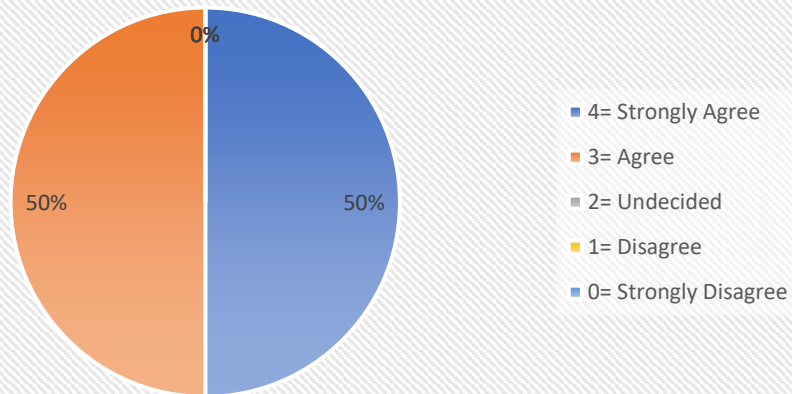

KULTALI Dr. B.R. AMBEDKAR COLLEGE

Vill- 11 No. Jalaberia P.O- Jamtala P.S- Kultali South 24 Parganas
Pin- 743338 West Bengal Ph- 8017954453

Feedback Analysis of the Employers

Courses helped the students helped to become employable.

The college helped in developing positive working mindset.