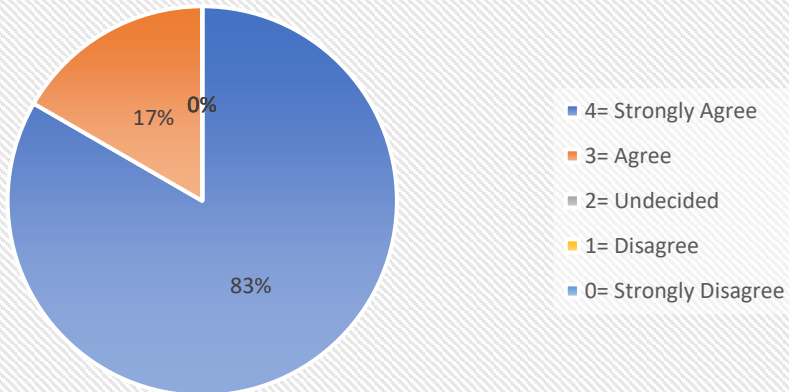

Principal
Kultali Dr. B.R. Ambedkar College
South 24 Parganas

Teacher-in-charge
Kultali Dr. B. R. Ambedkar College
South 24 Parganas