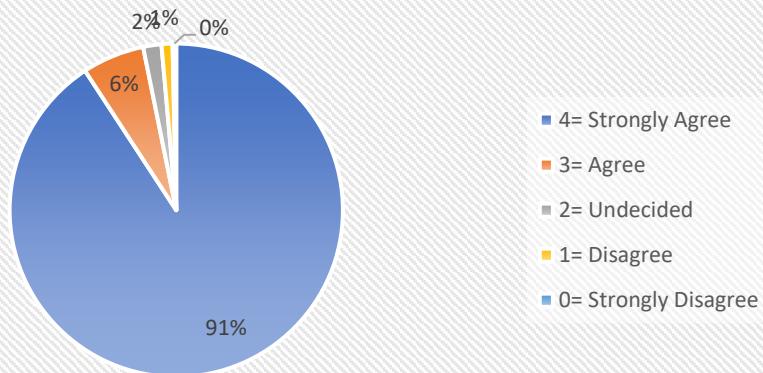

KULTALI Dr. B.R. AMBEDKAR COLLEGE

Vill- 11 No. Jalaberia P.O- Jamtala P.S- Kultali South 24 Parganas
Pin- 743338 West Bengal Ph- 8017954453

Feedback Analysis of the Students

The syllabus is completed within the stipulated time