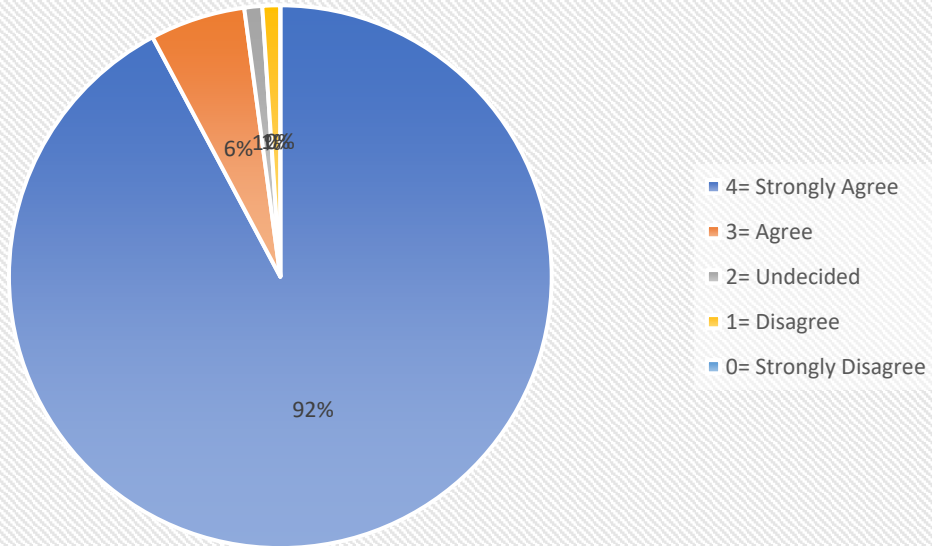

Principal
Kultali Dr. B.R. Ambedkar College
South 24 Parganas

Teacher-in-charge
Kultali Dr. B. R. Ambadkar College
South 24 Parganas