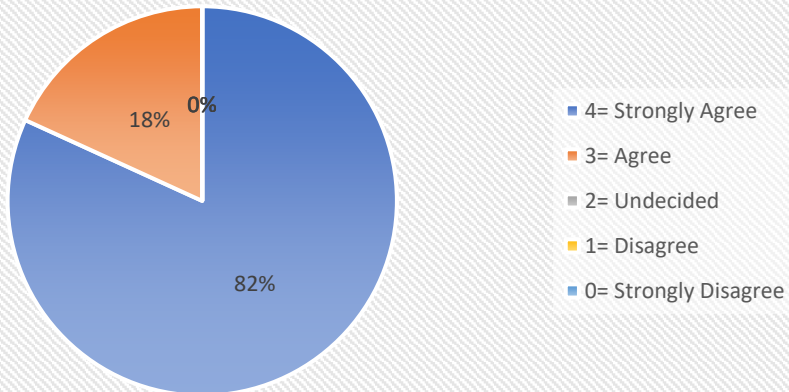

Principal
Kultali Dr. B.R. Ambedkar College
South 24 Parganas

Teacher-in-charge
Kultali Dr. B. R. Ambedkar College
South 24 Parganas