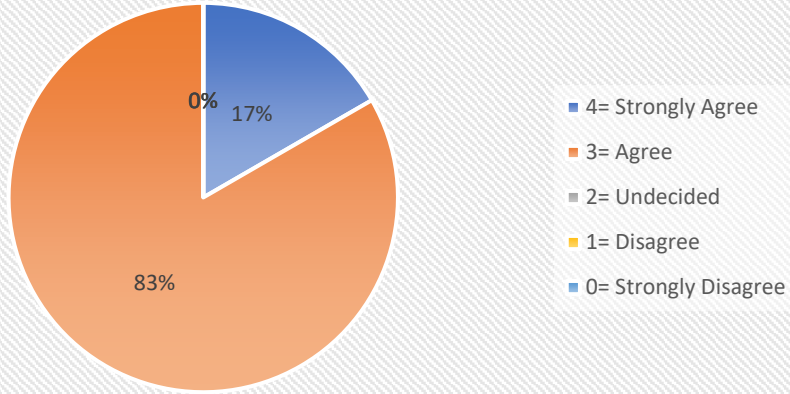

Current syllabus is skill based and job oriented.

Principal
Kultali Dr. B.R. Ambedkar College
South 24 Parganas

Teacher-in-charge
Kultali Dr. B. R. Ambedkar College
South 24 Parganas

KULTALI Dr. B.R. AMBEDKAR COLLEGE