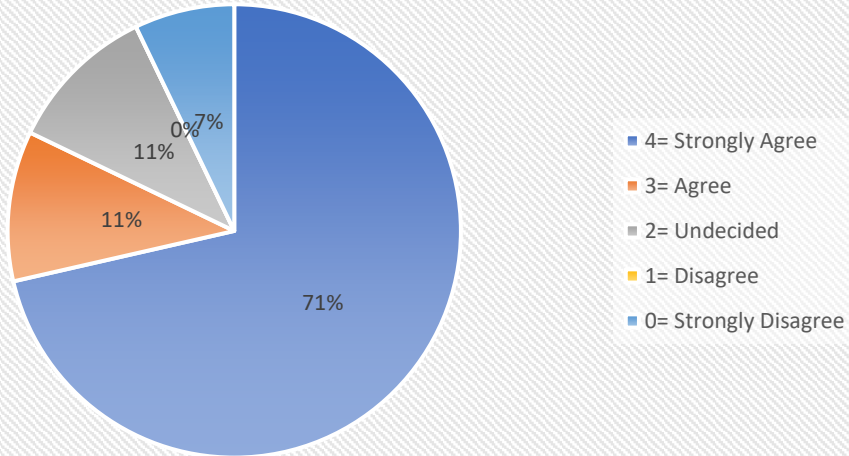

The infrastructure of the college is up to the mark for teaching learning.