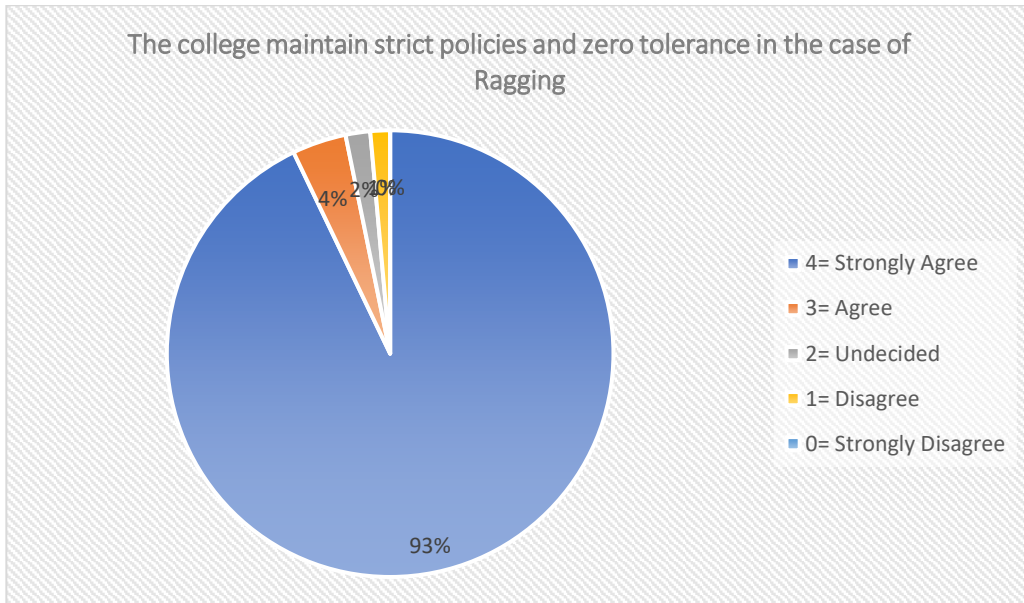

KULTALI Dr. B.R. AMBEDKAR COLLEGE

Vill- 11 No. Jalaberia P.O- Jamtala P.S- Kultali South 24 Parganas
Pin- 743338 West Bengal Ph- 8017954453

Principal
Kultali Dr. B.R. Ambedkar College
South 24 Parganas

Teacher-in-charge
Kultali Dr. B. R. Ambedkar College
South 24 Parganas