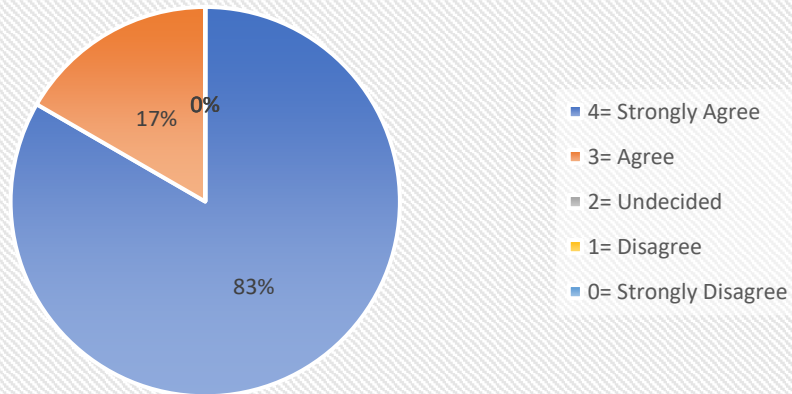

Principal
Kultali Dr. B.R. Ambedkar College
South 24 Parganas

Teacher-in-charge
Kultali Dr. B. R. Ambadkar College
South 24 Parganas