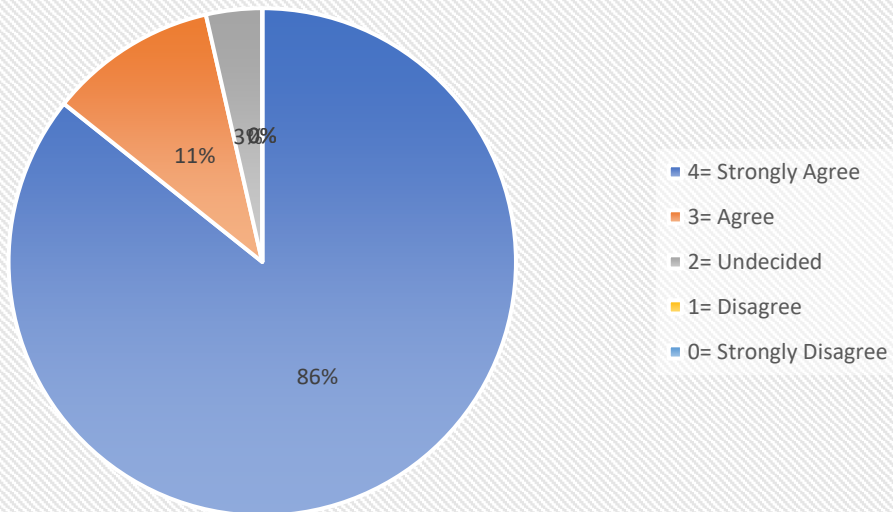

The courses provided by the college gave a clear view of real world.

Past Students are invited in college programmes.

Principal
Kultali Dr. B.R. Ambedkar College
South 24 Parganas

Teacher-in-charge
Kultali Dr. B. R. Ambedkar College
South 24 Parganas