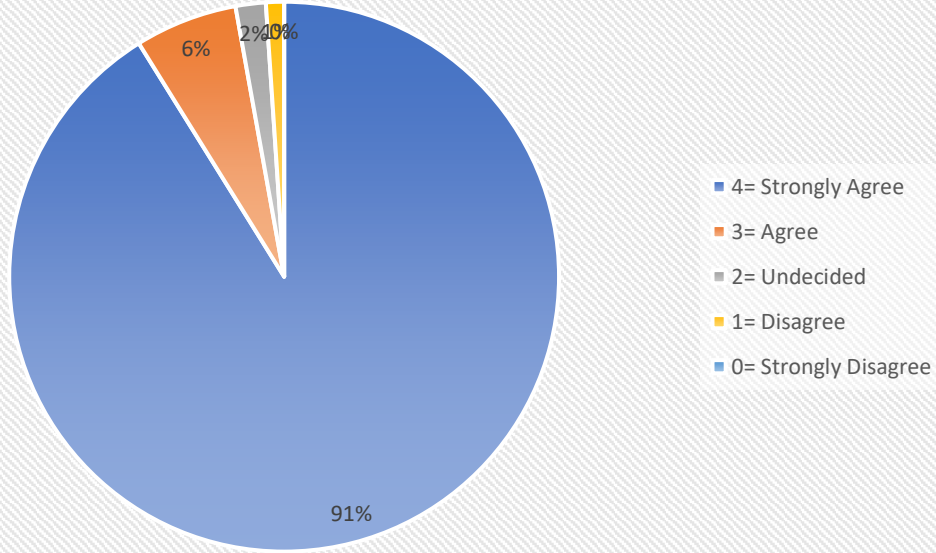

KULTALI Dr. B.R. AMBEDKAR COLLEGE

Vill- 11 No. Jalaberia P.O- Jamtala P.S- Kultali South 24 Parganas
Pin- 743338 West Bengal Ph- 8017954453

The college office is always supportive to students

The college takes initiatives to ensure maximum disbursement of scholarship among students