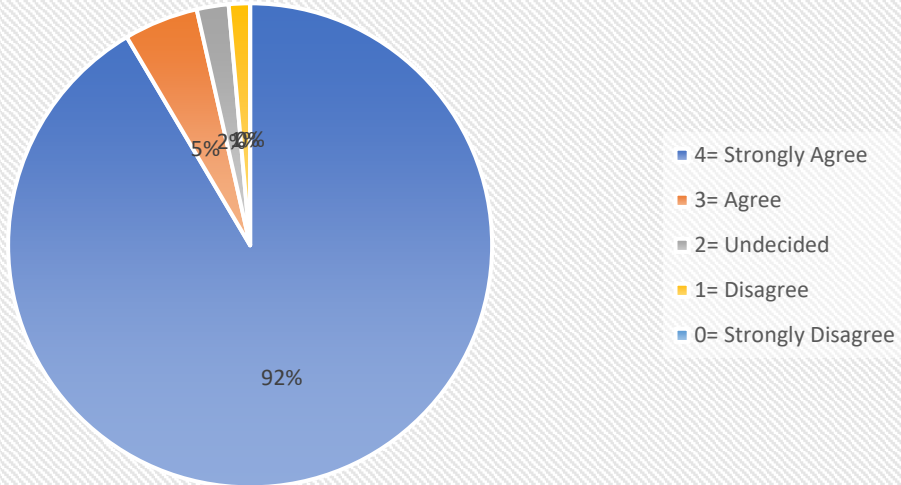

KULTALI Dr. B.R. AMBEDKAR COLLEGE

Vill- 11 No. Jalaberia P.O- Jamtala P.S- Kultali South 24 Parganas
Pin- 743338 West Bengal Ph- 8017954453

The teachers motivate students to learn more and pursue different avenues like competitive exams, higher studies, skill based courses