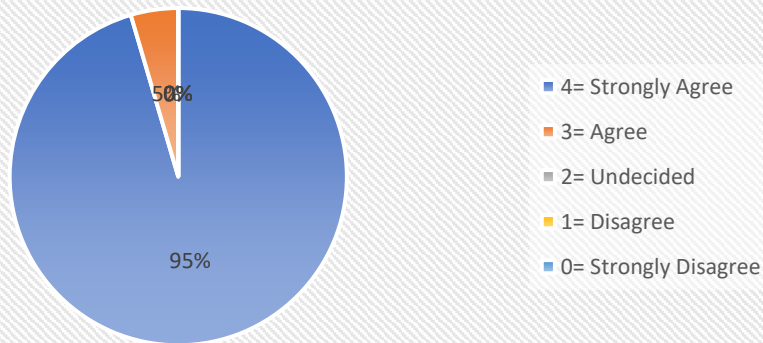

Feedback Analysis of the Teachers

The syllabus is contemporary and need based.

There are scope for adopting participative teaching-learning methods, such as Seminar, debates, quiz, group discussions

Principal
Kultali Dr. B.R. Ambedkar College
South 24 Parganas