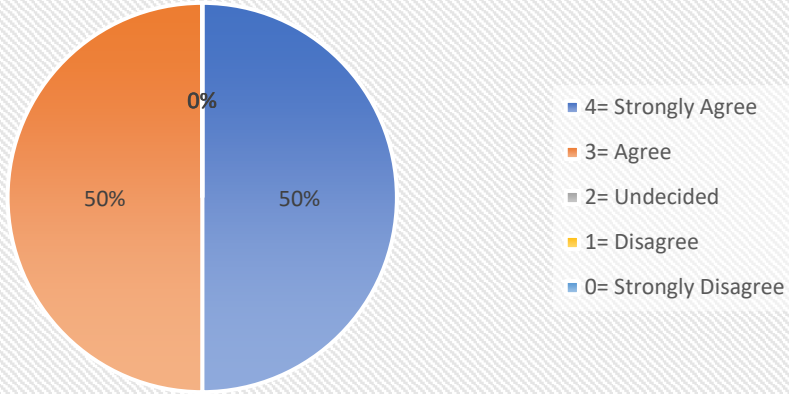

KULTALI Dr. B.R. AMBEDKAR COLLEGE

Vill- 11 No. Jalaberia P.O- Jamtala P.S- Kultali South 24 Parganas
Pin- 743338 West Bengal Ph- 8017954453

The student of the college are well equipped with technological knowledge.

The infrastructure of the college is up to the mark for teaching learning.