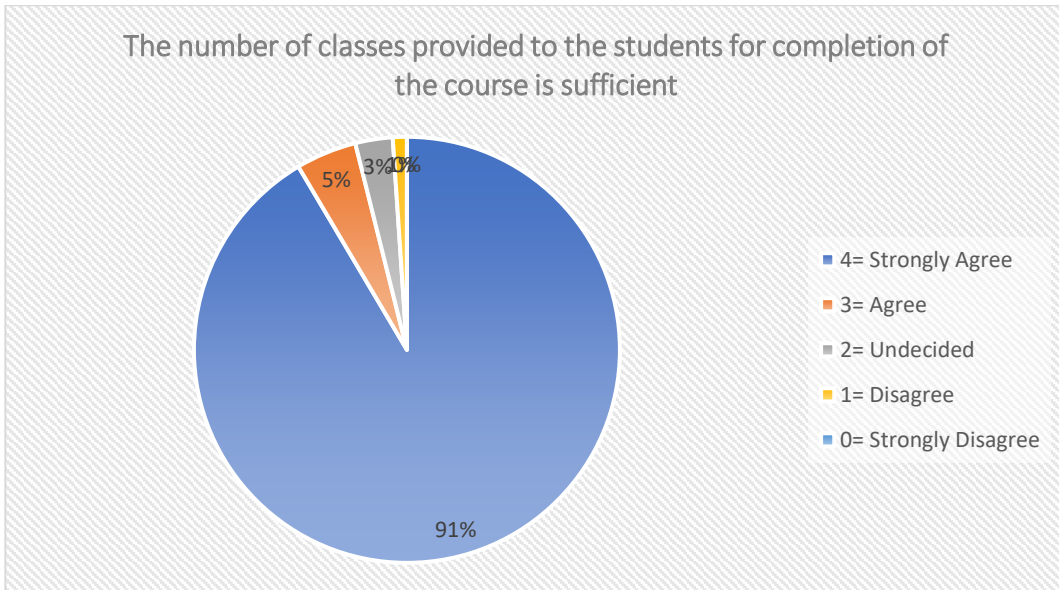

KULTALI Dr. B.R. AMBEDKAR COLLEGE

Vill- 11 No. Jalaberia P.O- Jamtala P.S- Kultali South 24 Parganas
Pin- 743338 West Bengal Ph- 8017954453

Principal
Kultali Dr. B.R. Ambedkar College
South 24 Parganas

Teacher-in-charge
Kultali Dr. B. R. Ambedkar College
South 24 Parganas