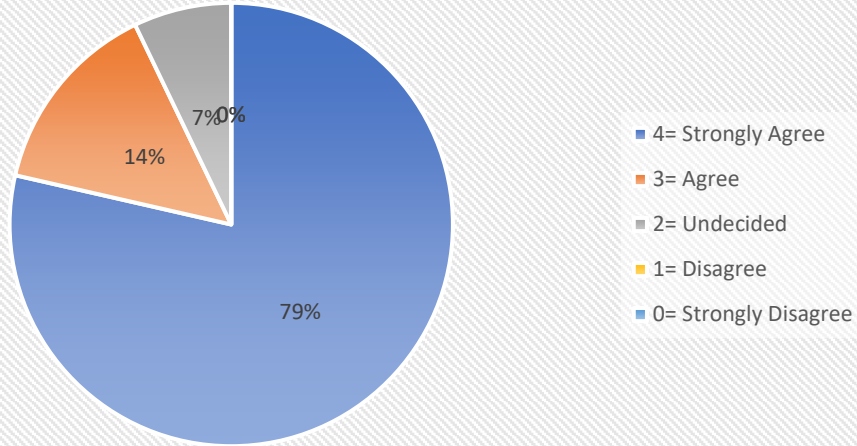

The courses provided by the college gave a clear view of real world.

Past Students are invited in college programmes.

Principal
Kultali Dr. B.R. Ambedkar College
South 24 Parganas

Teacher-in-charge
Kultali Dr. B. R. Ambedkar College
South 24 Parganas