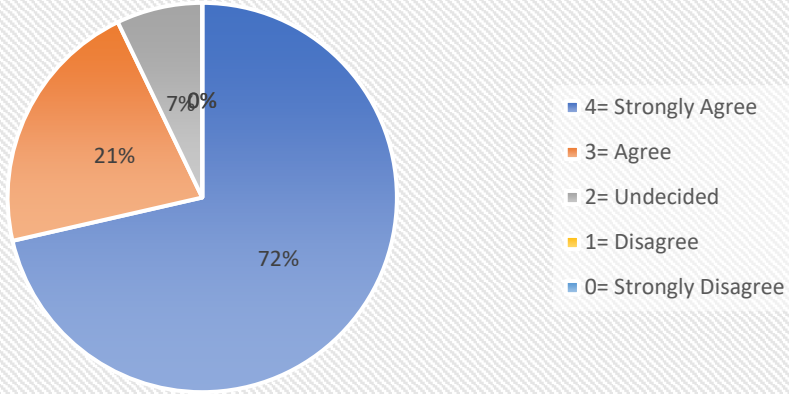

KULTALI Dr. B.R. AMBEDKAR COLLEGE

Vill- 11 No. Jalaberia P.O- Jamtala P.S- Kultali South 24 Parganas
Pin- 743338 West Bengal Ph- 8017954453

Past Students are getting prompt and proper support from college office.