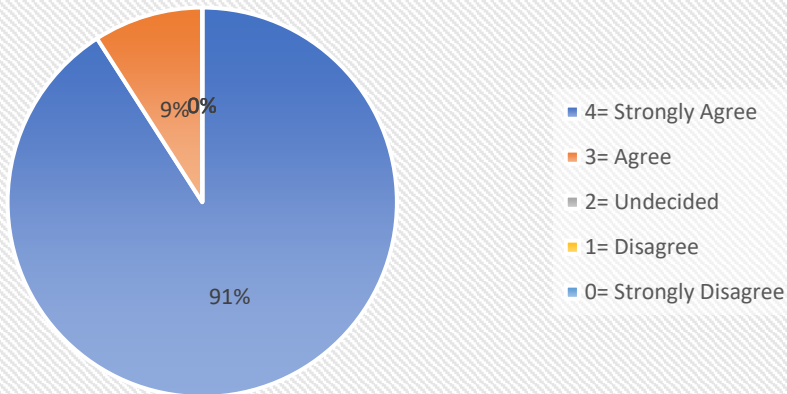

Feedback Analysis of the Teachers

The syllabus is contemporary and need based.

There are scope for adopting participative teaching-learning methods, such as Seminar, debates, quiz, group discussions

Principal
Kultali Dr. B.R. Ambedkar College
South 24 Parganas