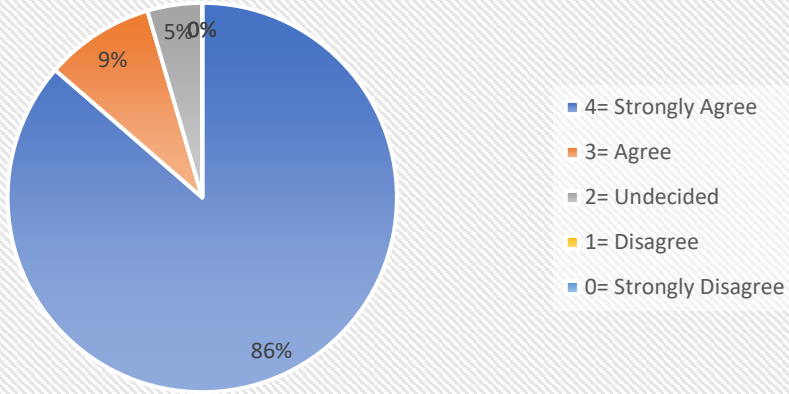

KULTALI Dr. B.R. AMBEDKAR COLLEGE

Vill- 11 No. Jalaberia P.O- Jamtala P.S- Kultali South 24 Parganas
Pin- 743338 West Bengal Ph- 8017954453

The college authority takes positive initiatives in the Promotion of the teachers

The college is very much considerate regarding the leaves of the teachers