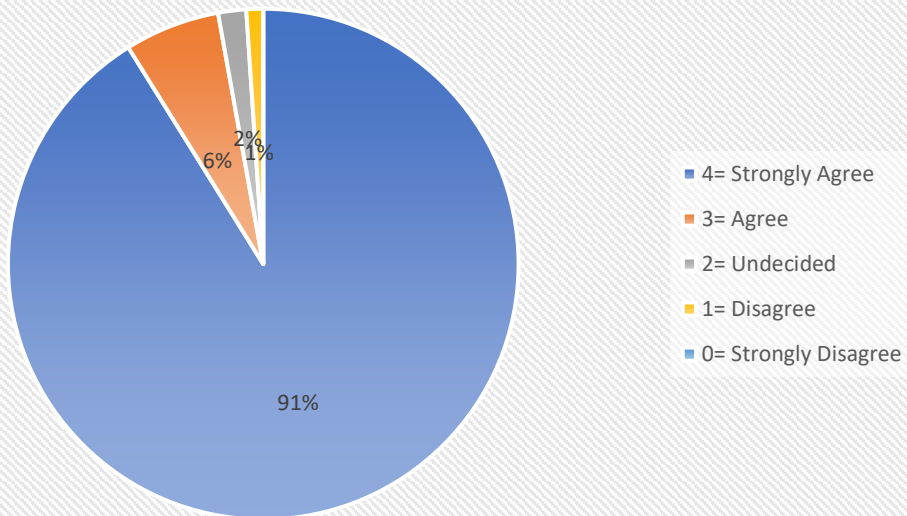

The college regularly organizes seminars, lecture series, interactive programmes for students overall development