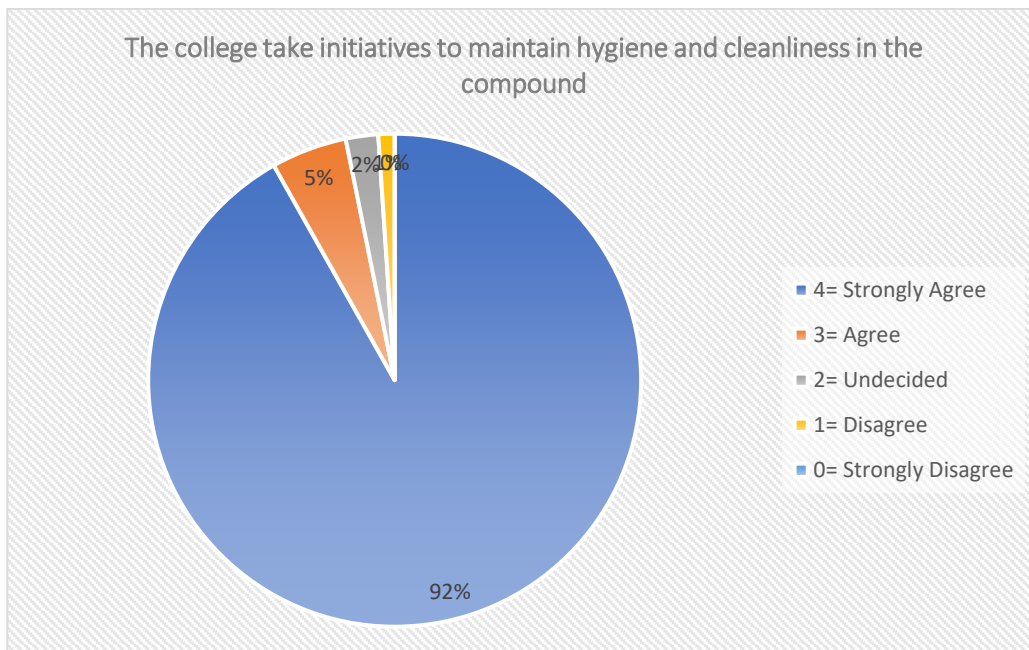

KULTALI Dr. B.R. AMBEDKAR COLLEGE

Vill- 11 No. Jalaberia P.O- Jamtala P.S- Kultali South 24 Parganas
Pin- 743338 West Bengal Ph- 8017954453

Principal
Kultali Dr. B.R. Ambedkar College
South 24 Parganas

Teacher-in-charge
Kultali Dr. B. R. Ambedkar College
South 24 Parganas