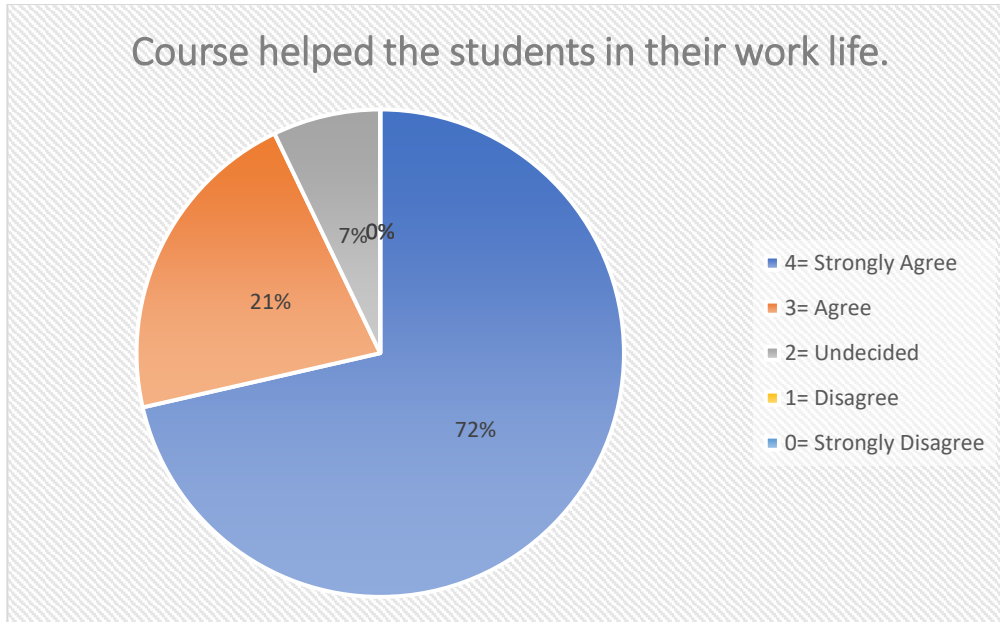

KULTALI Dr. B.R. AMBEDKAR COLLEGE

Vill- 11 No. Jalaberia P.O- Jamtala P.S- Kultali South 24 Parganas
Pin- 743338 West Bengal Ph- 8017954453

Feedback Analysis of the Alumni

Principal
Kultali Dr. B.R. Ambedkar College
South 24 Parganas

Teacher-in-charge
Kultali Dr. B. R. Ambadkar College
South 24 Parganas