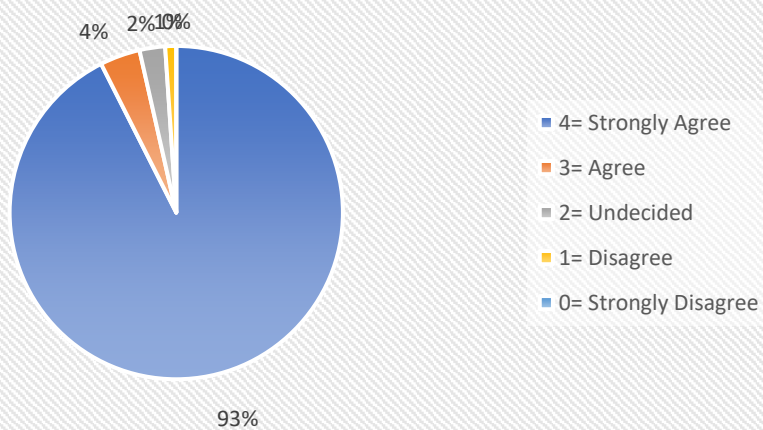

Students are informed about course outcome and programme outcome