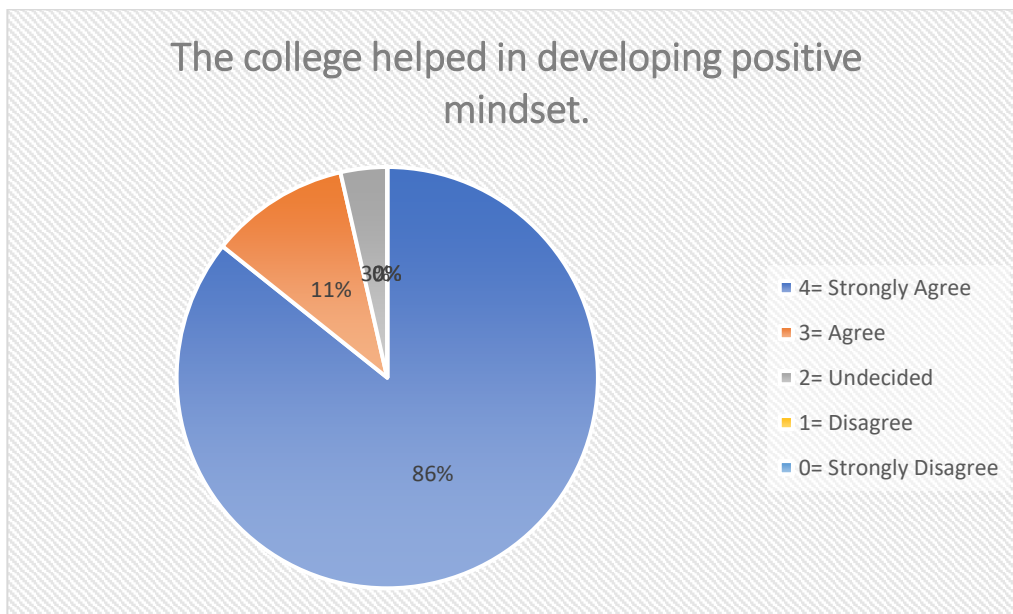

KULTALI Dr. B.R. AMBEDKAR COLLEGE

Vill- 11 No. Jalaberia P.O- Jamtala P.S- Kultali South 24 Parganas
Pin- 743338 West Bengal Ph- 8017954453

Feedback Analysis of the Alumni

Principal
Kultali Dr. B.R. Ambedkar College
South 24 Parganas

Teacher-in-charge
Kultali Dr. B. R. Ambadkar College
South 24 Parganas