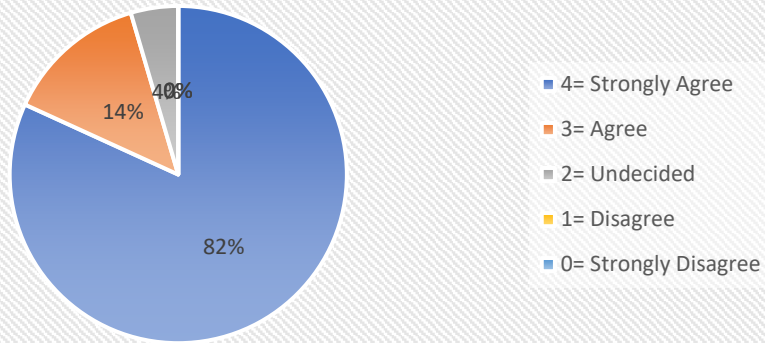

KULTALI Dr. B.R. AMBEDKAR COLLEGE

Vill- 11 No. Jalaberia P.O- Jamtala P.S- Kultali South 24 Parganas
Pin- 743338 West Bengal Ph- 8017954453

The college authority always encourages teachers to participate in Faculty Development Programmes, FIP and RC

The college provides encouragements to the teachers to participate in Seminars, Conferences and workshops